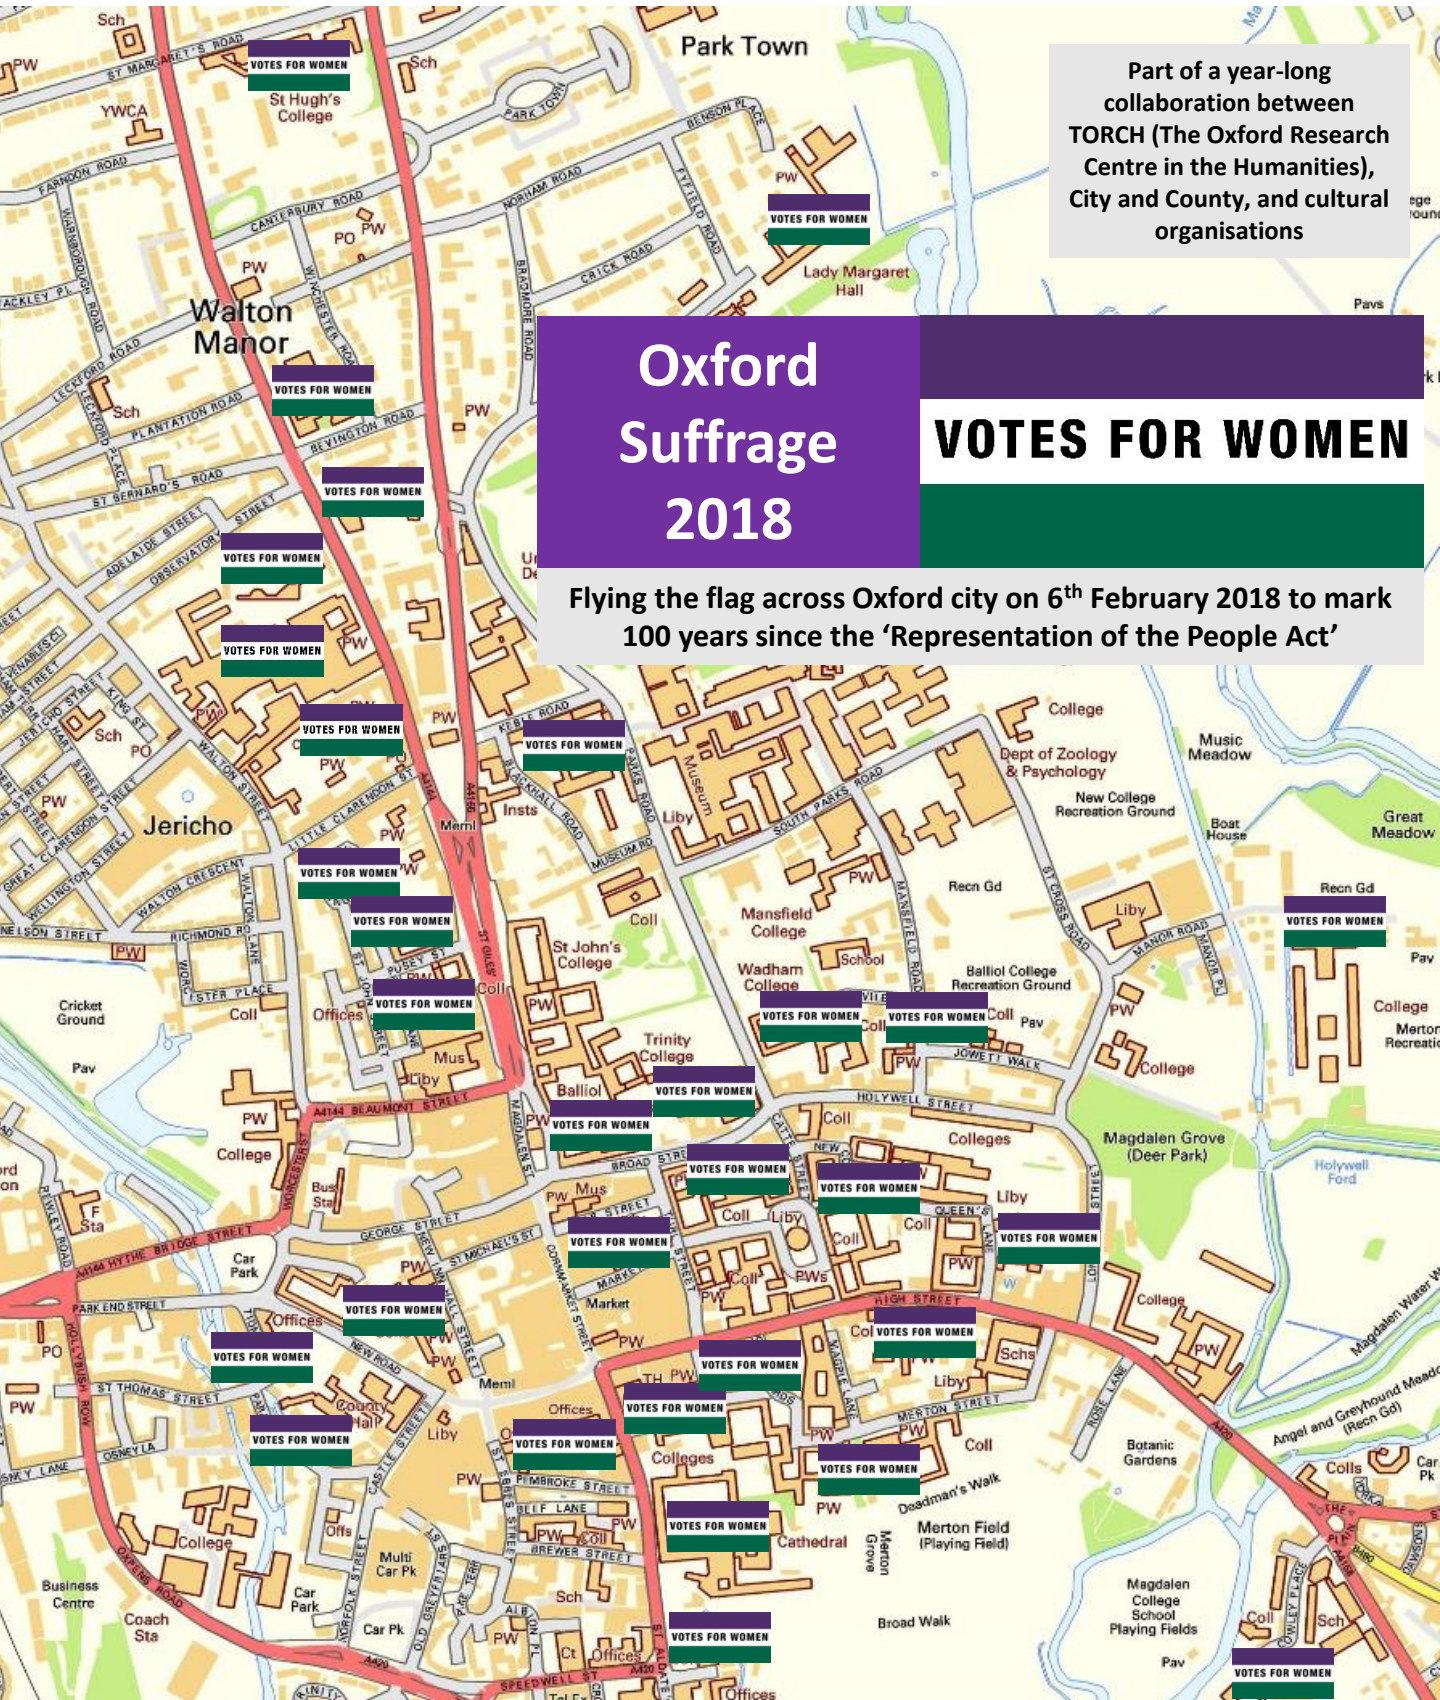

Part of a year-long collaboration between TORCH (The Oxford Research Centre in the Humanities), City and County, and cultural organisations

Oxford Suffrage 2018

VOTES FOR WOMEN

Flying the flag across Oxford city on 6th February 2018 to mark 100 years since the 'Representation of the People Act'

1. Radcliffe Humanities (TORCH)
2. Oxford City Town Hall
3. Oxford Castle
4. Oxfordshire County Hall
5. Music Faculty
6. Modern Art Oxford
7. Shepherd & Woodward
8. Clarendon Building
9. Balliol College
10. Christ Church
11. Corpus Christi College
12. Green Templeton College
13. Harris Manchester College
14. Hertford College
15. Jesus College
16. Keble College
17. Lady Margaret Hall
18. Regent's Park College
19. Rewley House
20. St Anne's College
21. St Antony's College
22. St Catherine's College
23. St Cross College
24. St Edmund Hall
25. St Hilda's College
26. St Hugh's College
27. St Peter's College
28. Somerville College
29. Trinity College
30. University College
31. Wadham College